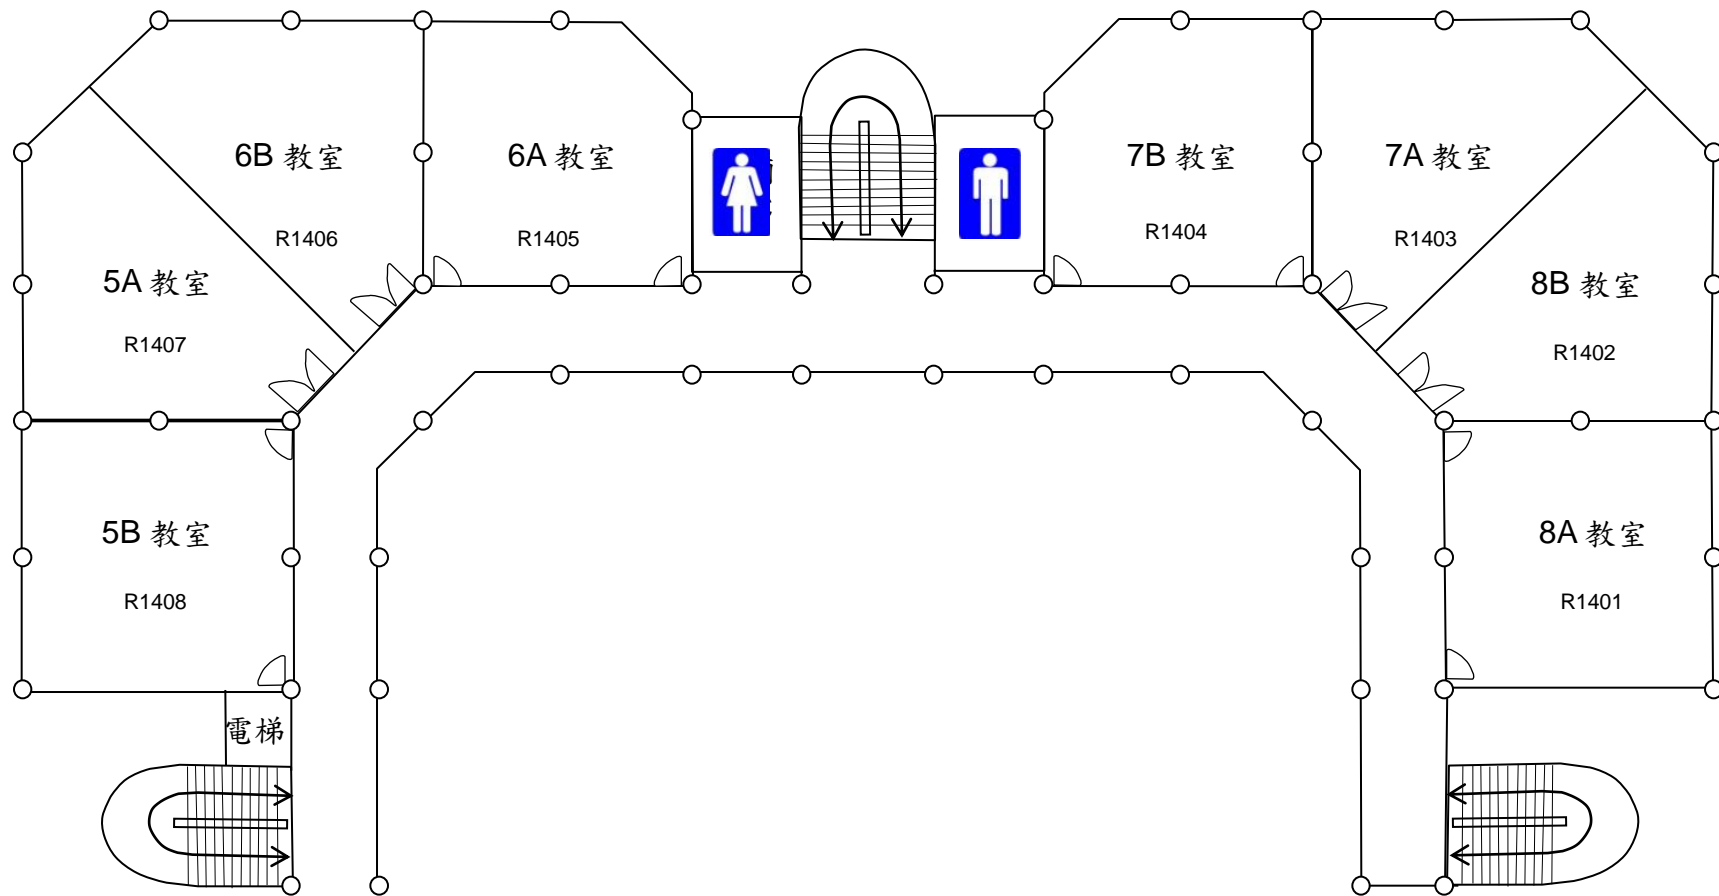

International Bilingual School at Hsinchu Science park MAP

雙語部學務大樓一樓平面圖 IBSH Student Affairs Building

1st Floor

雙語部學務大樓二樓平面圖
IBSH Student Affairs Building
2nd Floor

雙語部學務大樓三樓平面圖
IBSH Student Affairs Building
3rd Floor

雙語部學務大樓四樓平面圖
IBSH Student Affairs Building
4th Floor

雙語部專科教室大樓配置圖

IBSH Subject Building

雙語部社團教室一樓配置圖

IBSH
Student Club Building

1st Floor

雙語部社團教室二樓配置圖

IBSH
Student Club Building

2nd Floor

雙語部擴建教室一樓平面圖

雙語部擴建教室二樓平面圖

雙語部擴建教室三樓平面圖

雙語部擴建教室四樓平面圖

雙語部擴建教室五樓平面圖

教務大樓
IBSH
Academic Building
5th Floor