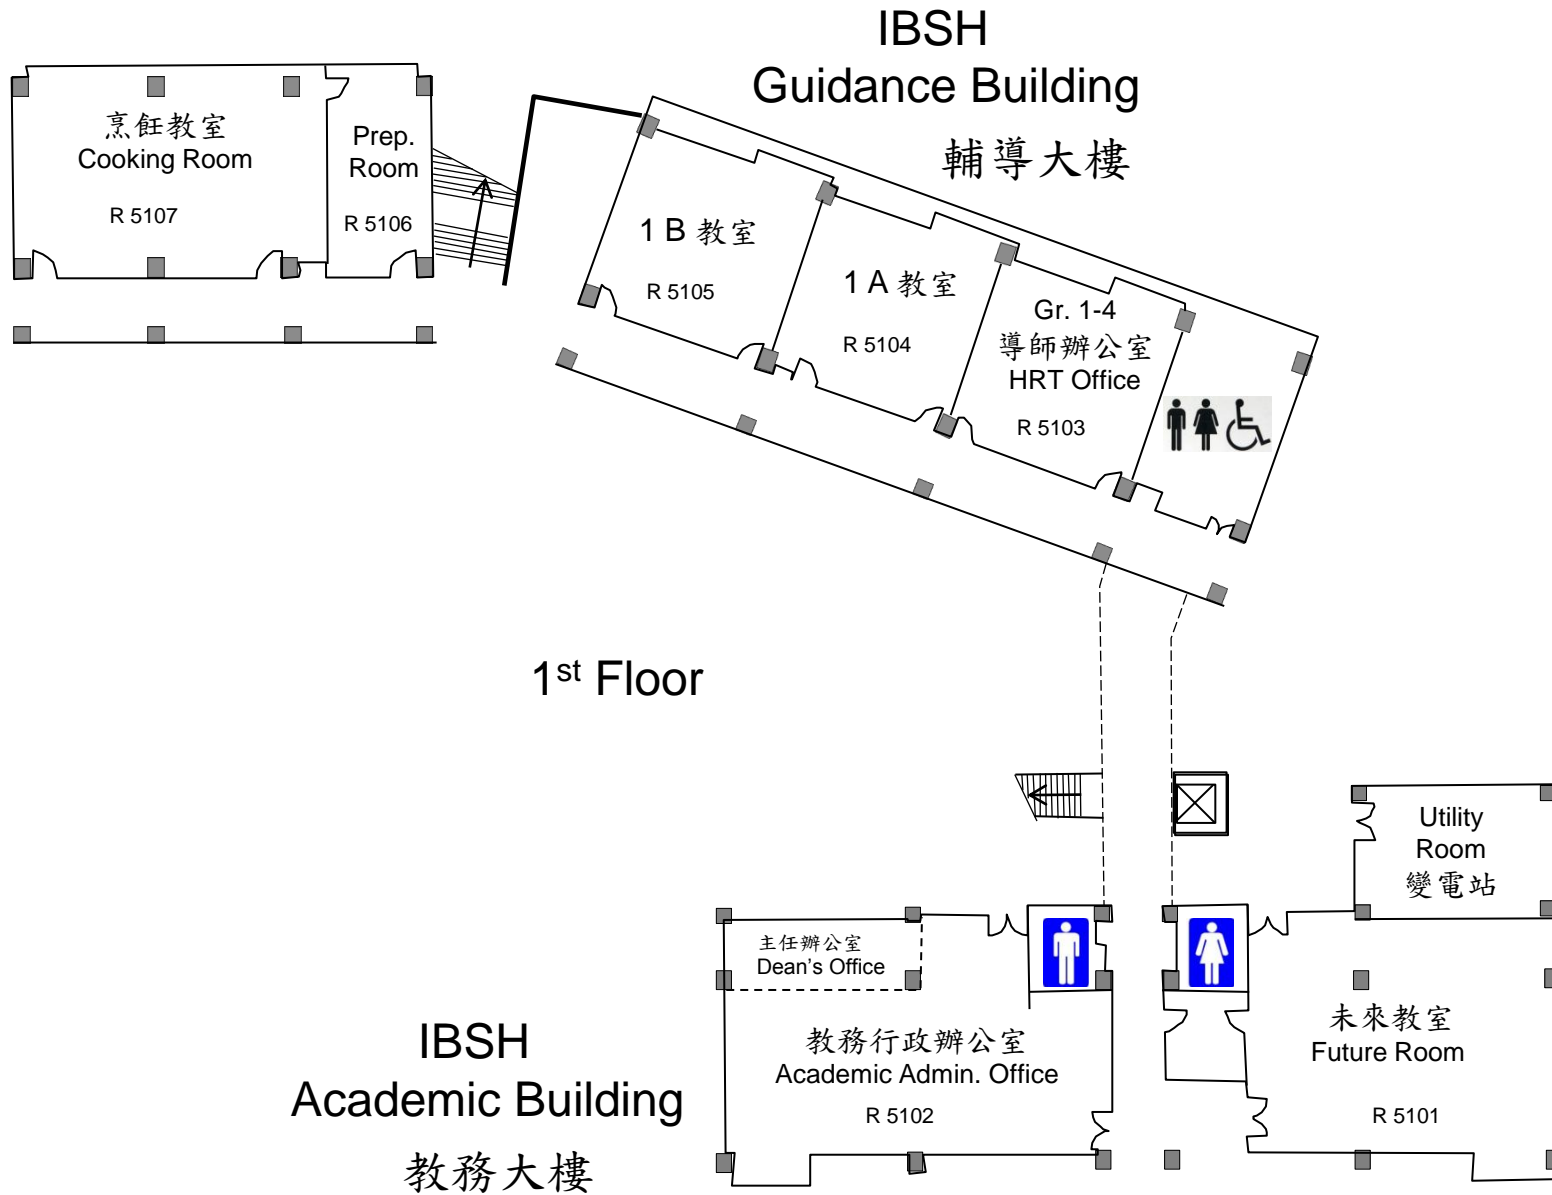

International Bilingual School at Hsinchu Science park MAP

雙語部學務大樓一樓平面圖 IBSH Student Affairs Building

1st Floor

雙語部學務大樓二樓平面圖
IBSH Student Affairs Building
2nd Floor

雙語部學務大樓三樓平面圖
IBSH Student Affairs Building
3rd Floor

雙語部學務大樓四樓平面圖
IBSH Student Affairs Building
4th Floor

雙語部專科教室大樓配置圖

IBSH Subject Building

雙語部社團教室一樓配置圖

IBSH
Student Club Building

1st Floor

雙語部社團教室二樓配置圖

IBSH
Student Club Building

2nd Floor

雙語部擴建教室一樓平面圖

雙語部擴建教室二樓平面圖

雙語部擴建教室三樓平面圖

雙語部擴建教室四樓平面圖

雙語部擴建教室五樓平面圖

教務大樓
IBSH
Academic Building
5th Floor