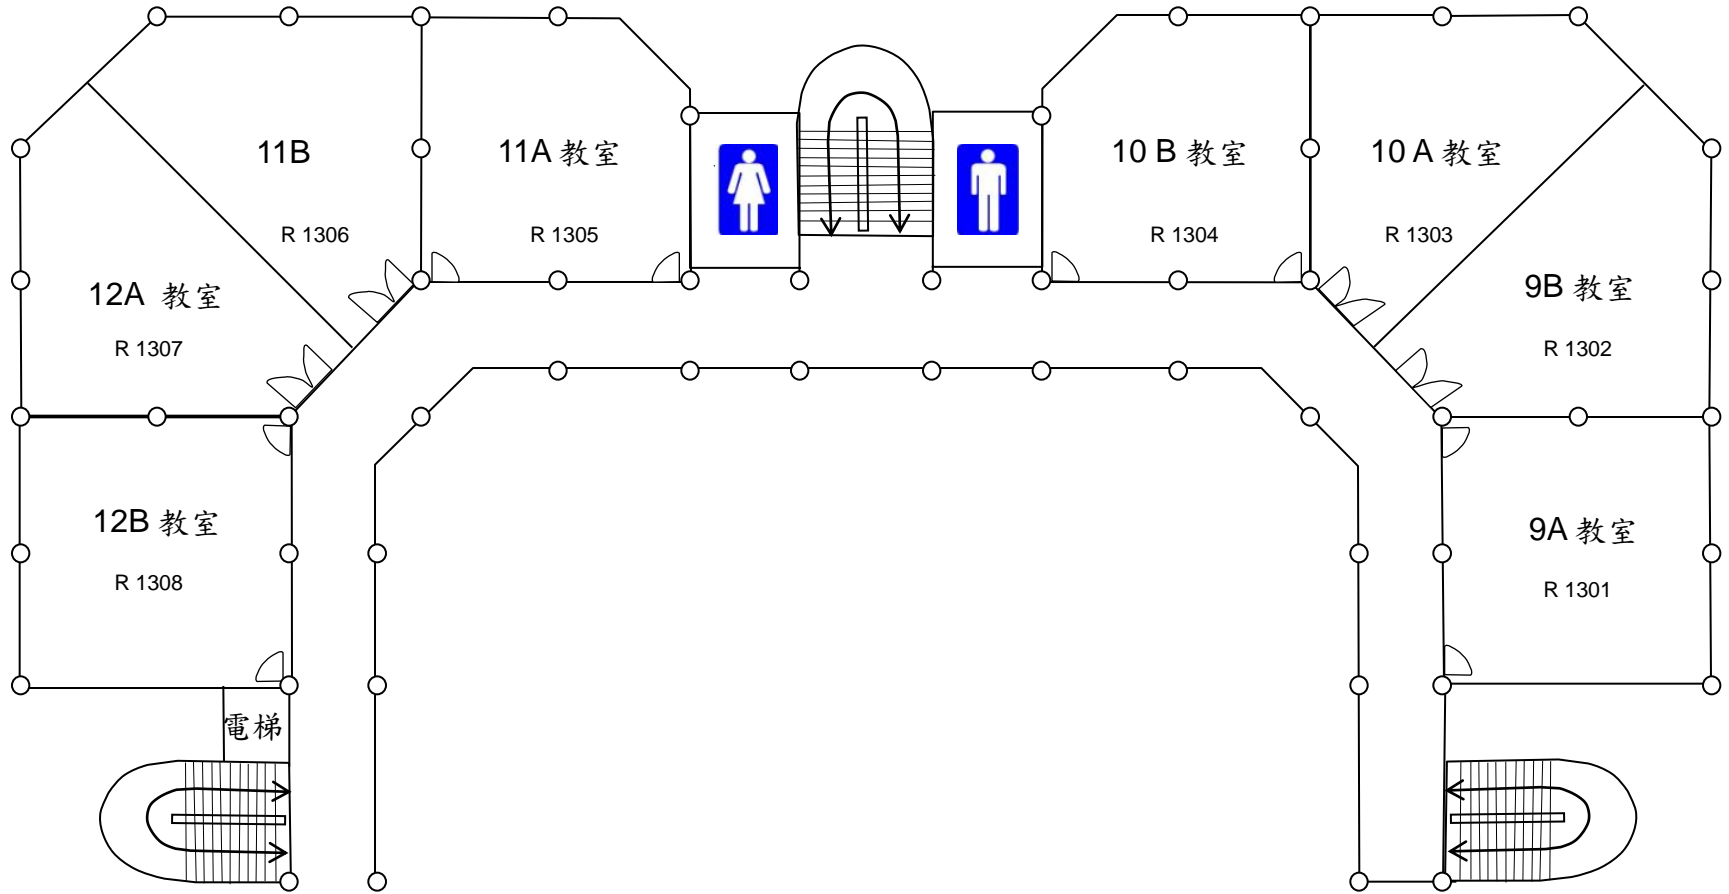

International Bilingual School at Hsinchu Science park MAP

雙語部學務大樓一樓平面圖 IBSH Student Affairs Building

1st Floor

雙語部學務大樓二樓平面圖
IBSH Student Affairs Building
2nd Floor

雙語部學務大樓三樓平面圖
IBSH Student Affairs Building
3rd Floor

雙語部學務大樓四樓平面圖
IBSH Student Affairs Building
4th Floor

雙語部專科教室大樓配置圖

IBSH Subject Building

雙語部社團教室一樓配置圖

IBSH
Student Club Building

1st Floor

雙語部社團教室二樓配置圖

IBSH
Student Club Building

2nd Floor

雙語部擴建教室一樓平面圖

雙語部擴建教室二樓平面圖

雙語部擴建教室三樓平面圖

雙語部擴建教室四樓平面圖

雙語部擴建教室五樓平面圖

教務大樓
IBSH
Academic Building
5th Floor