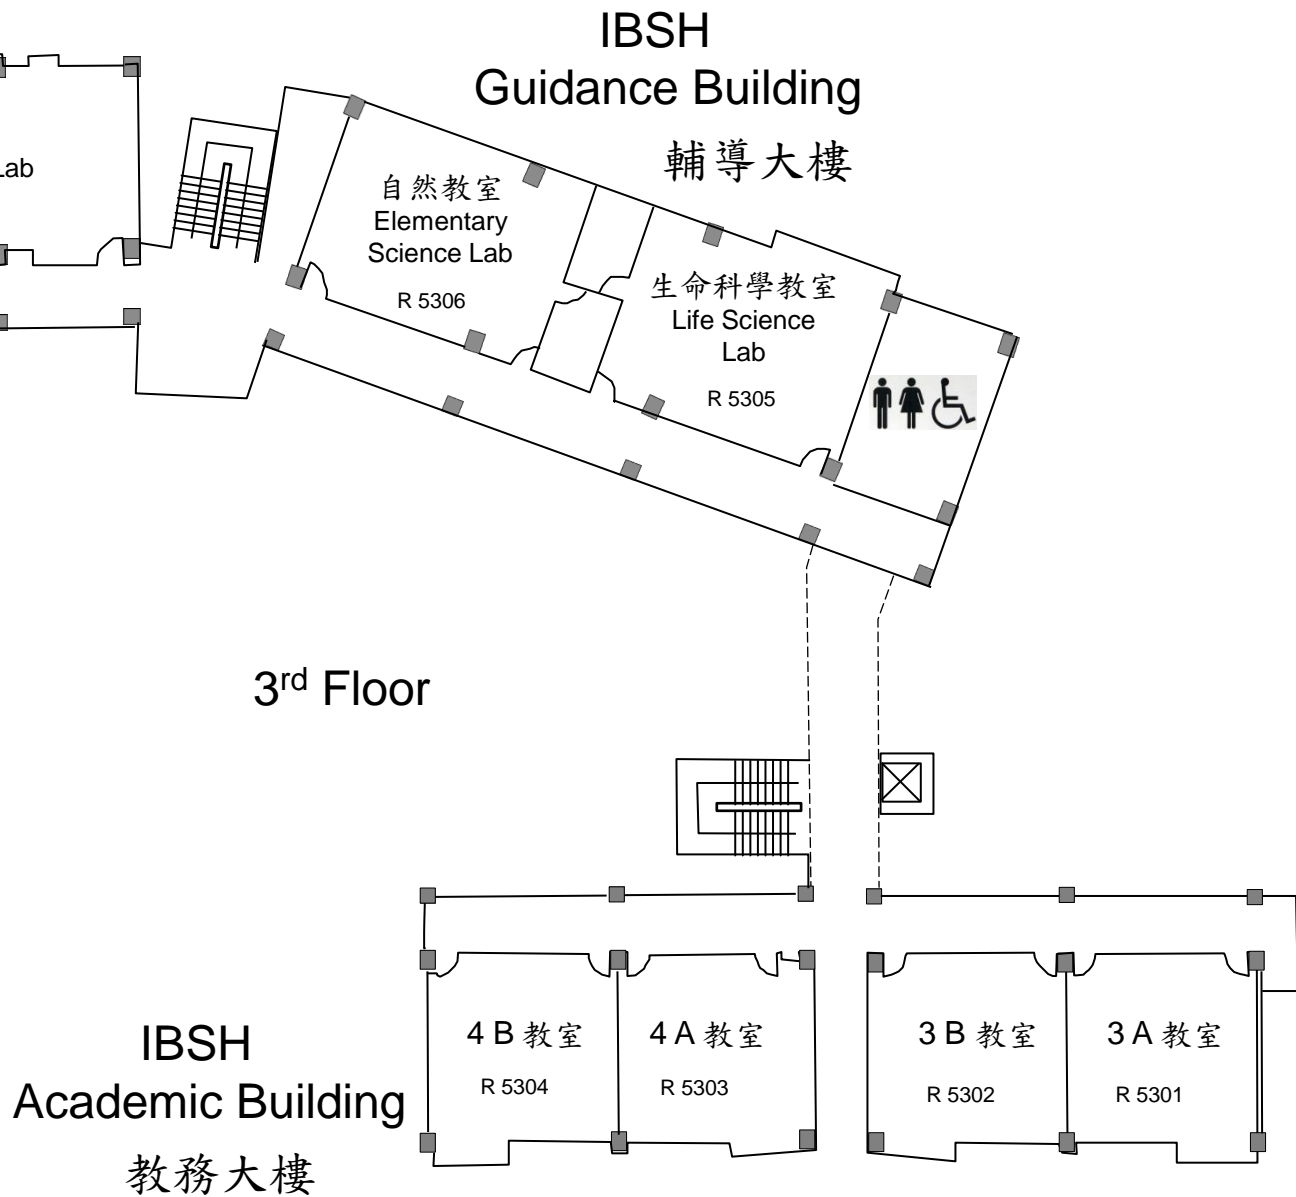

International Bilingual School at Hsinchu Science park MAP

雙語部學務大樓一樓平面圖 IBSH Student Affairs Building

1st Floor

雙語部學務大樓二樓平面圖
IBSH Student Affairs Building
2nd Floor

雙語部學務大樓三樓平面圖
IBSH Student Affairs Building
3rd Floor

雙語部學務大樓四樓平面圖
IBSH Student Affairs Building
4th Floor

雙語部專科教室大樓配置圖

IBSH Subject Building

雙語部社團教室一樓配置圖

IBSH
Student Club Building

1st Floor

雙語部社團教室二樓配置圖

IBSH
Student Club Building

2nd Floor

雙語部擴建教室一樓平面圖

雙語部擴建教室二樓平面圖

雙語部擴建教室三樓平面圖

雙語部擴建教室四樓平面圖

雙語部擴建教室五樓平面圖

教務大樓
IBSH
Academic Building
5th Floor