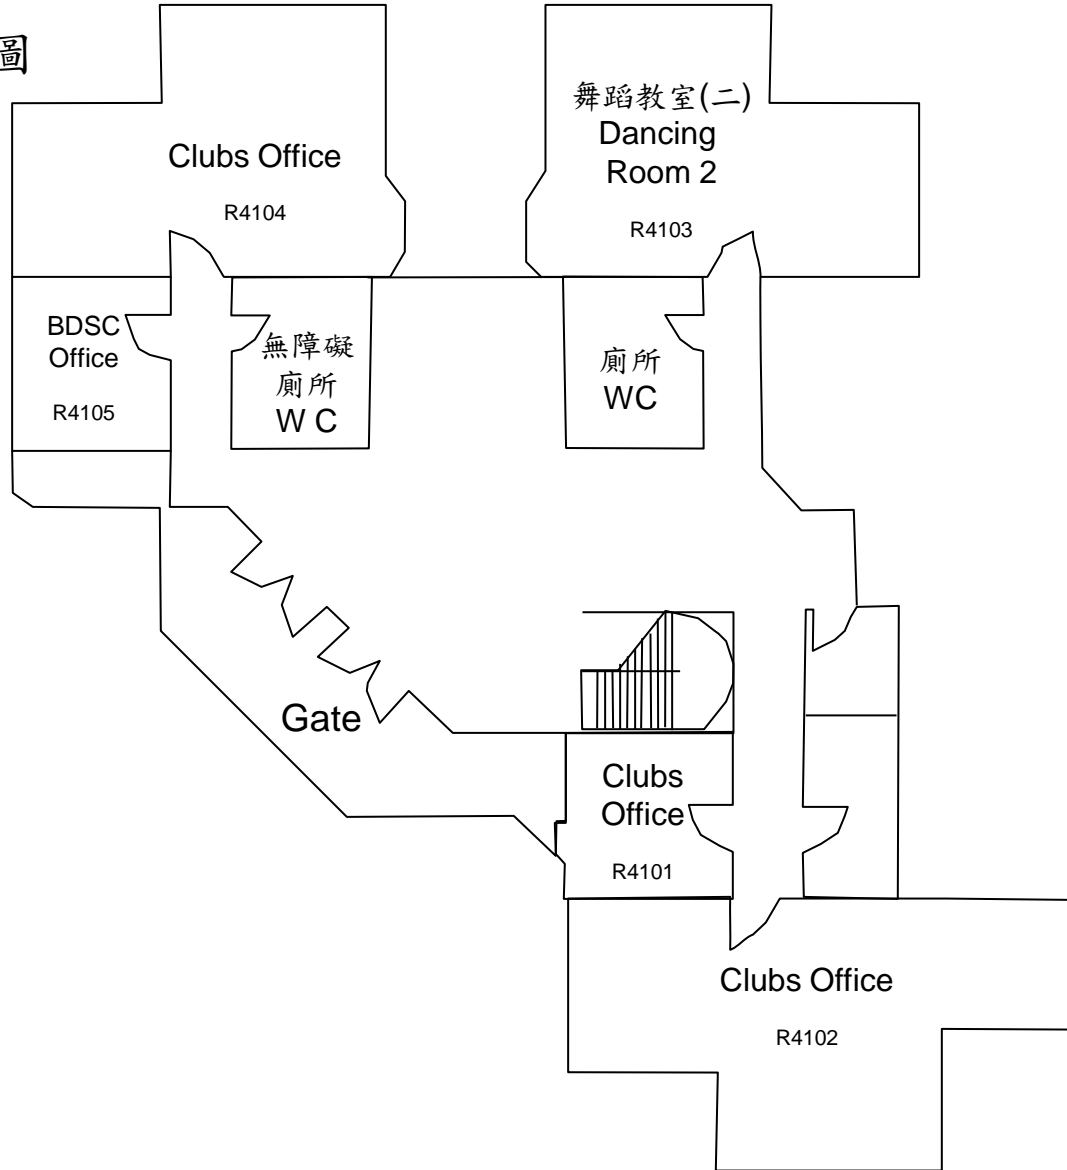

International Bilingual School at Hsinchu Science park MAP

雙語部學務大樓一樓平面圖 IBSH Student Affairs Building

1st Floor

雙語部學務大樓二樓平面圖
IBSH Student Affairs Building
2nd Floor

雙語部學務大樓三樓平面圖
IBSH Student Affairs Building
3rd Floor

雙語部學務大樓四樓平面圖
IBSH Student Affairs Building
4th Floor

雙語部專科教室大樓配置圖

IBSH Subject Building

雙語部社團教室一樓配置圖

IBSH
Student Club Building

1st Floor

雙語部社團教室二樓配置圖

IBSH
Student Club Building

2nd Floor

雙語部擴建教室一樓平面圖

雙語部擴建教室二樓平面圖

雙語部擴建教室三樓平面圖

雙語部擴建教室四樓平面圖

雙語部擴建教室五樓平面圖

教務大樓
IBSH
Academic Building
5th Floor