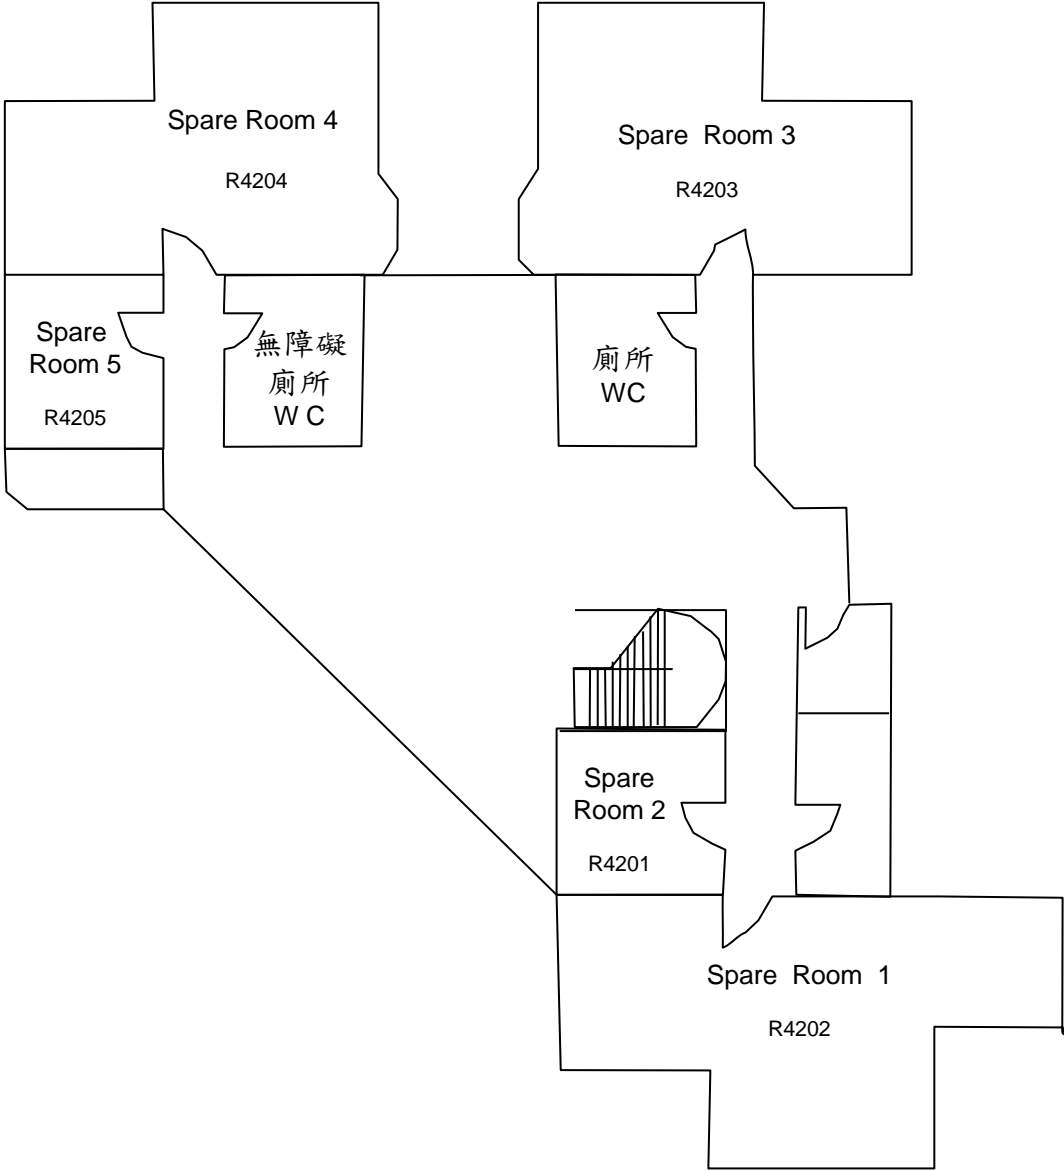

International Bilingual School at Hsinchu Science park MAP

雙語部學務大樓一樓平面圖 IBSH Student Affairs Building

1st Floor

雙語部學務大樓二樓平面圖
IBSH Student Affairs Building
2nd Floor

雙語部學務大樓三樓平面圖
IBSH Student Affairs Building
3rd Floor

雙語部學務大樓四樓平面圖
IBSH Student Affairs Building
4th Floor

雙語部專科教室大樓配置圖

IBSH Subject Building

雙語部社團教室一樓配置圖

IBSH
Student Club Building

1st Floor

雙語部社團教室二樓配置圖

IBSH
Student Club Building

2nd Floor

雙語部擴建教室一樓平面圖

雙語部擴建教室二樓平面圖

雙語部擴建教室三樓平面圖

雙語部擴建教室四樓平面圖

雙語部擴建教室五樓平面圖

教務大樓
IBSH
Academic Building
5th Floor