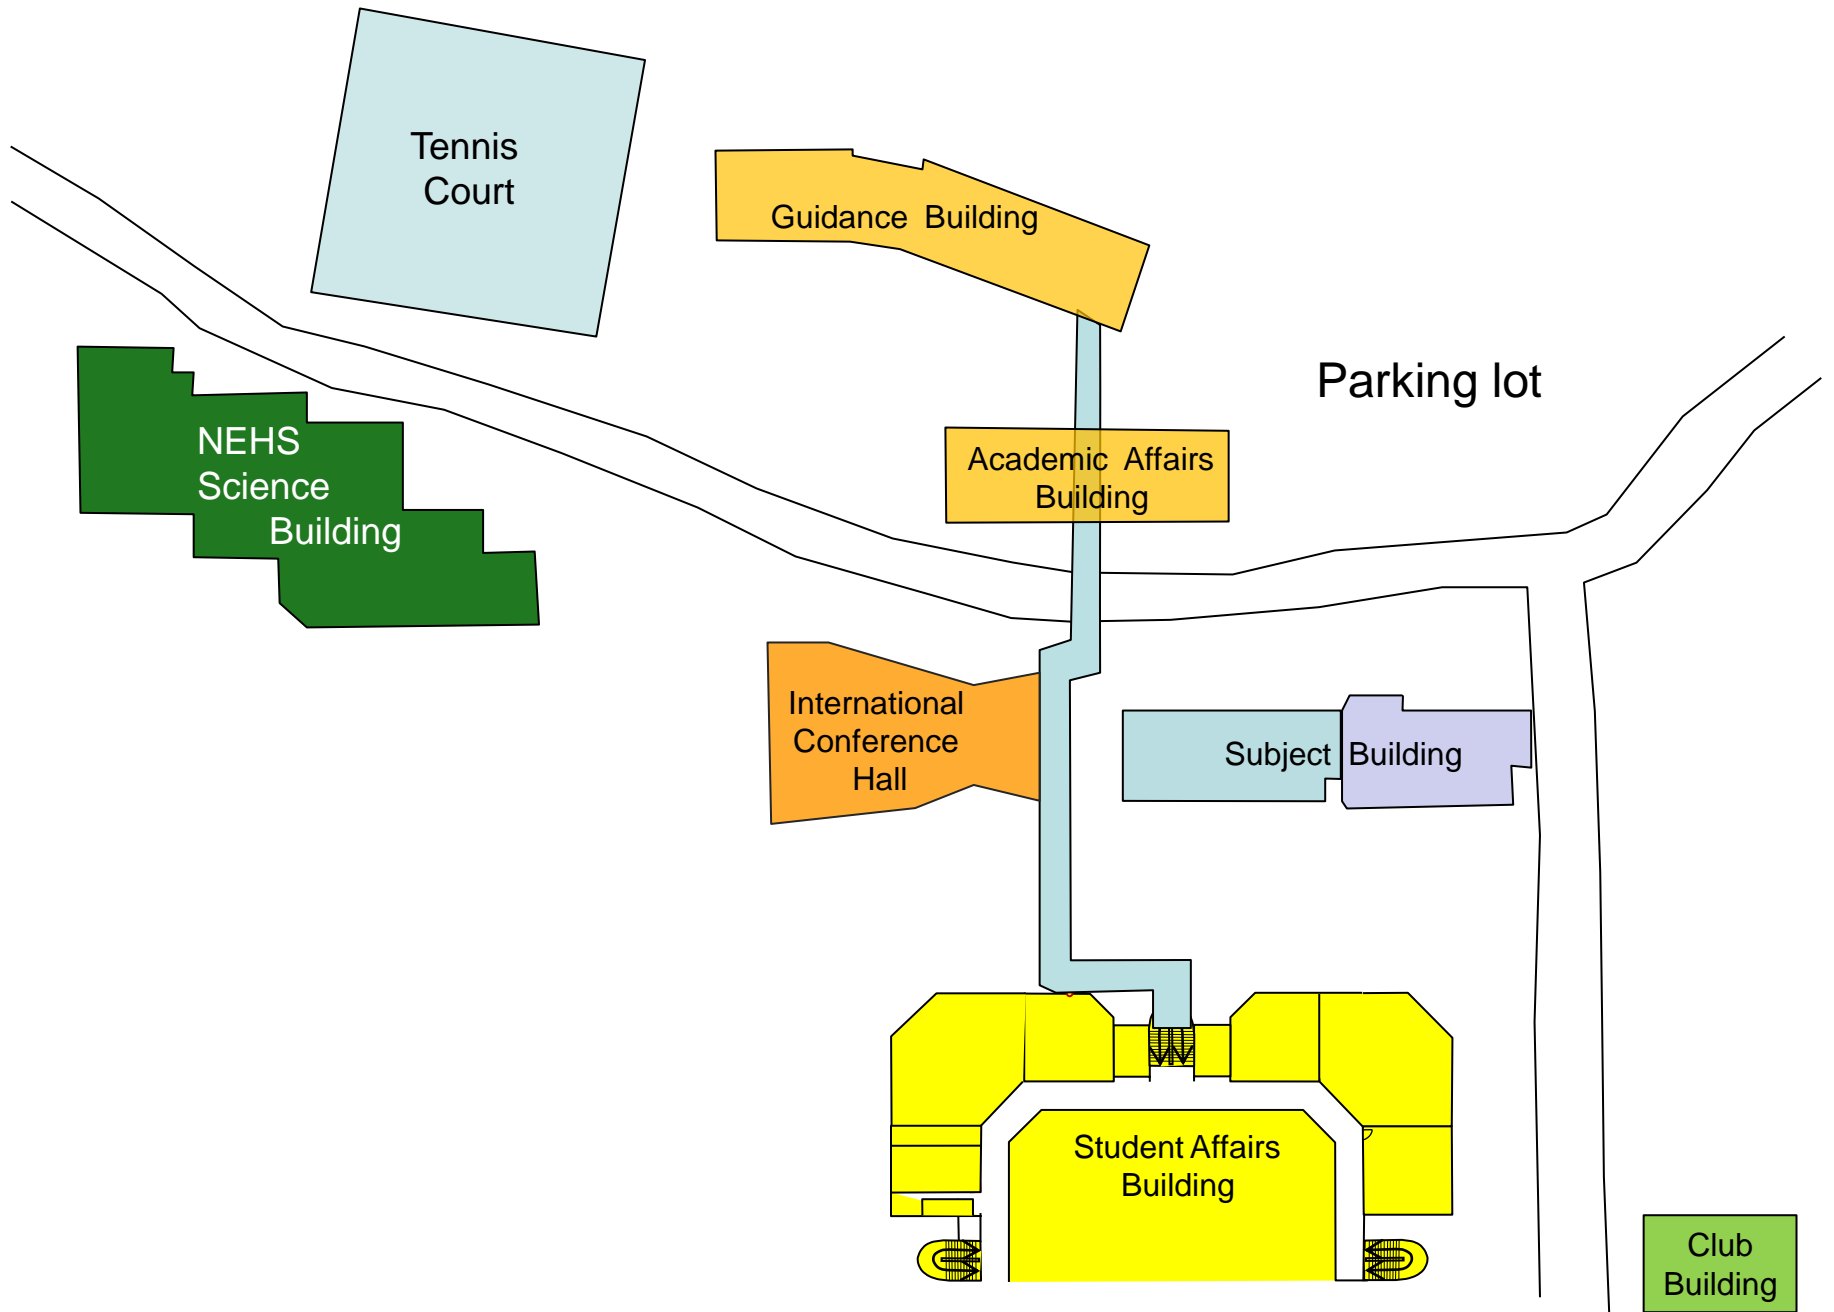

International Bilingual School at Hsinchu Science park MAP

雙語部學務大樓一樓平面圖 IBSH Student Affairs Building

1st Floor

雙語部學務大樓二樓平面圖
IBSH Student Affairs Building
2nd Floor

雙語部學務大樓三樓平面圖
IBSH Student Affairs Building
3rd Floor

雙語部學務大樓四樓平面圖
IBSH Student Affairs Building
4th Floor

雙語部專科教室大樓配置圖

IBSH Subject Building

雙語部社團教室一樓配置圖

IBSH
Student Club Building

1st Floor

雙語部社團教室二樓配置圖

IBSH
Student Club Building

2nd Floor

雙語部擴建教室一樓平面圖

雙語部擴建教室二樓平面圖

雙語部擴建教室三樓平面圖

雙語部擴建教室四樓平面圖

雙語部擴建教室五樓平面圖

教務大樓
IBSH
Academic Building
5th Floor