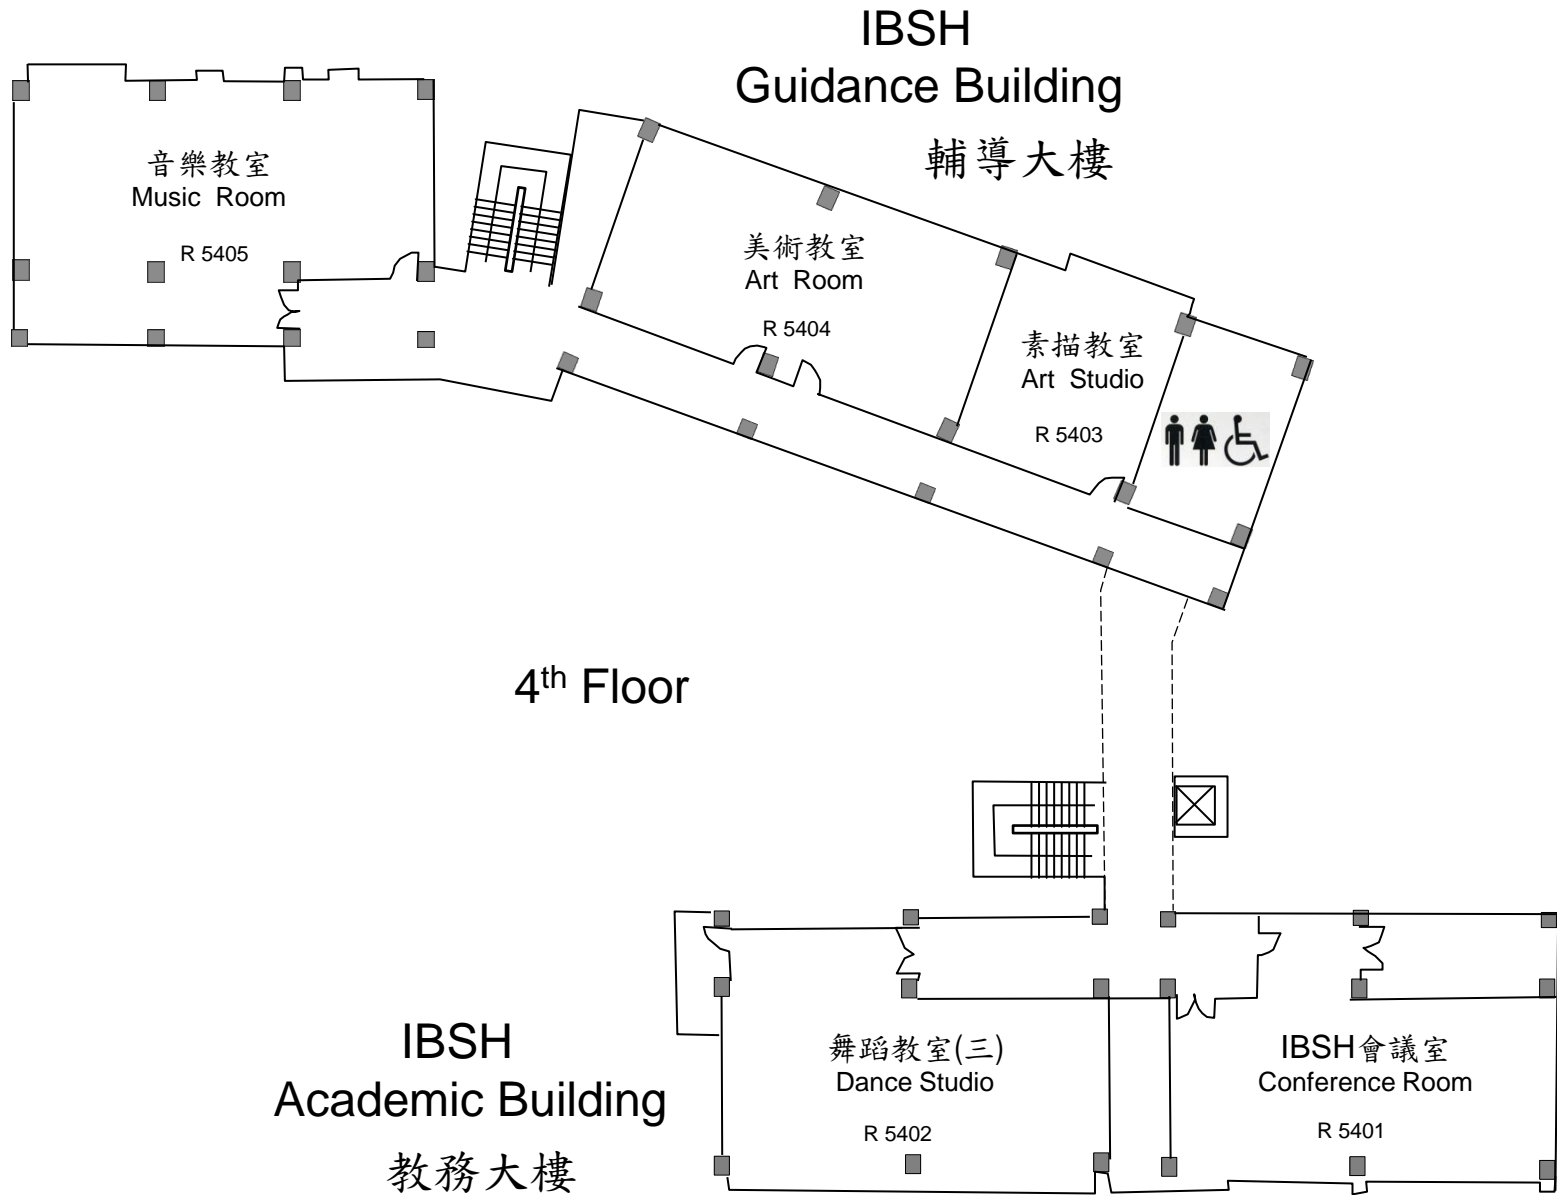

International Bilingual School at Hsinchu Science park MAP

雙語部學務大樓一樓平面圖 IBSH Student Affairs Building

1st Floor

雙語部學務大樓二樓平面圖
IBSH Student Affairs Building
2nd Floor

雙語部學務大樓三樓平面圖
IBSH Student Affairs Building
3rd Floor

雙語部學務大樓四樓平面圖
IBSH Student Affairs Building
4th Floor

雙語部專科教室大樓配置圖

IBSH Subject Building

雙語部社團教室一樓配置圖

IBSH
Student Club Building

1st Floor

雙語部社團教室二樓配置圖

IBSH
Student Club Building

2nd Floor

雙語部擴建教室一樓平面圖

雙語部擴建教室二樓平面圖

雙語部擴建教室三樓平面圖

雙語部擴建教室四樓平面圖

雙語部擴建教室五樓平面圖

教務大樓
IBSH
Academic Building
5th Floor