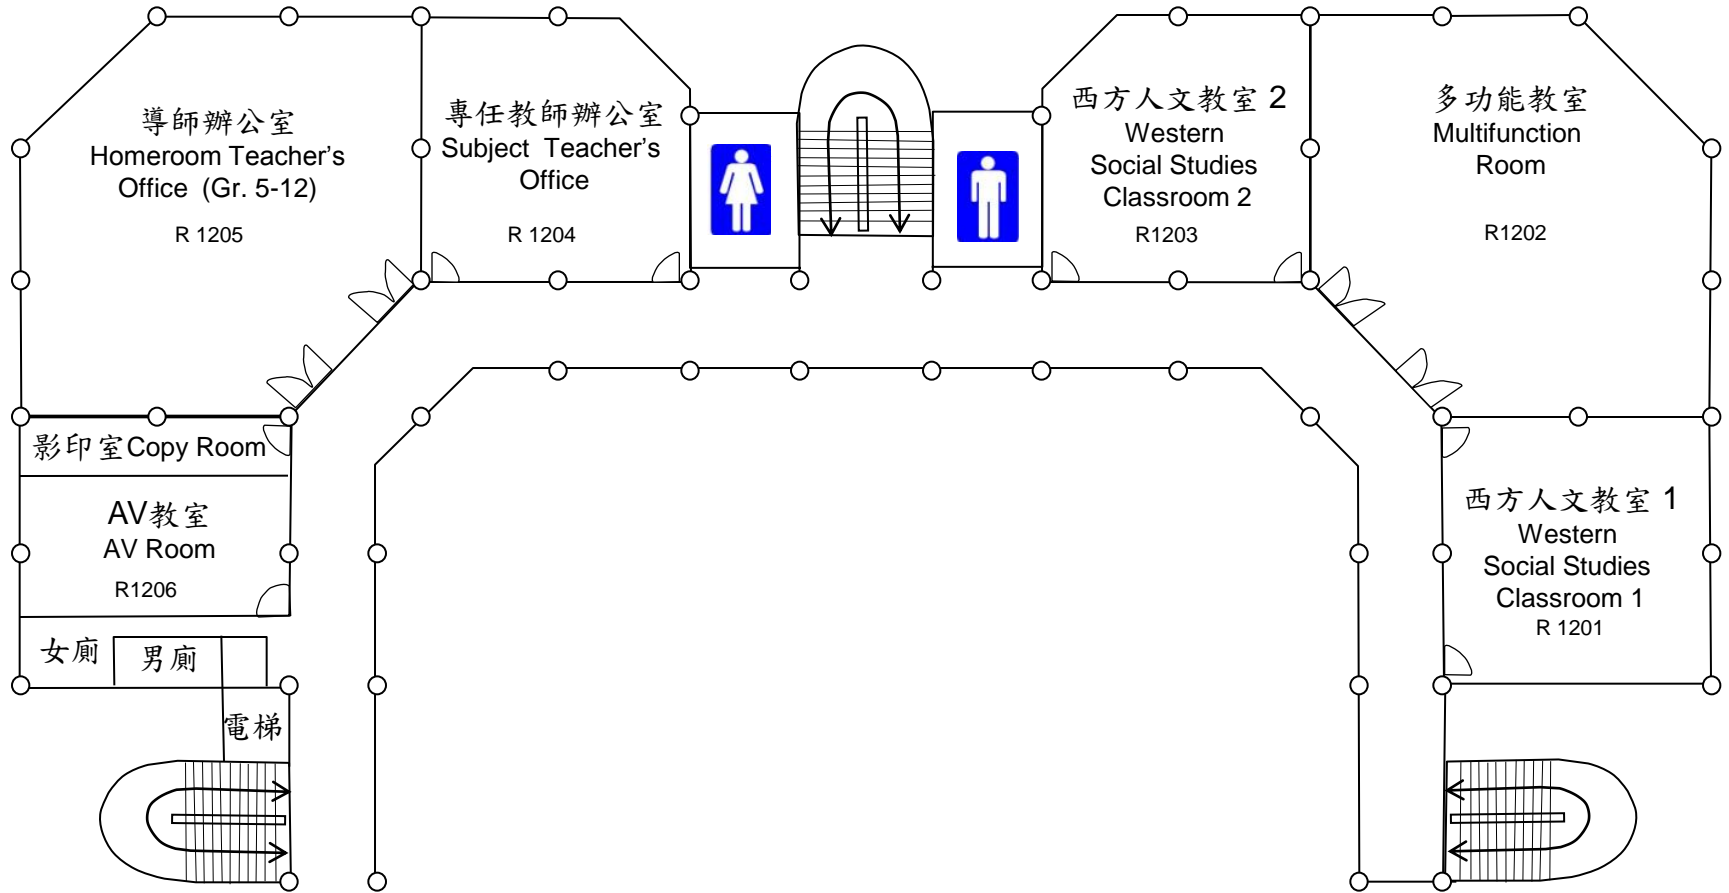

International Bilingual School at Hsinchu Science park MAP

雙語部學務大樓一樓平面圖 IBSH Student Affairs Building

1st Floor

雙語部學務大樓二樓平面圖
IBSH Student Affairs Building
2nd Floor

雙語部學務大樓三樓平面圖
IBSH Student Affairs Building
3rd Floor

雙語部學務大樓四樓平面圖
IBSH Student Affairs Building
4th Floor

雙語部專科教室大樓配置圖

IBSH Subject Building

雙語部社團教室一樓配置圖

IBSH
Student Club Building

1st Floor

雙語部社團教室二樓配置圖

IBSH
Student Club Building

2nd Floor

雙語部擴建教室一樓平面圖

雙語部擴建教室二樓平面圖

雙語部擴建教室三樓平面圖

雙語部擴建教室四樓平面圖

雙語部擴建教室五樓平面圖

教務大樓
IBSH
Academic Building
5th Floor