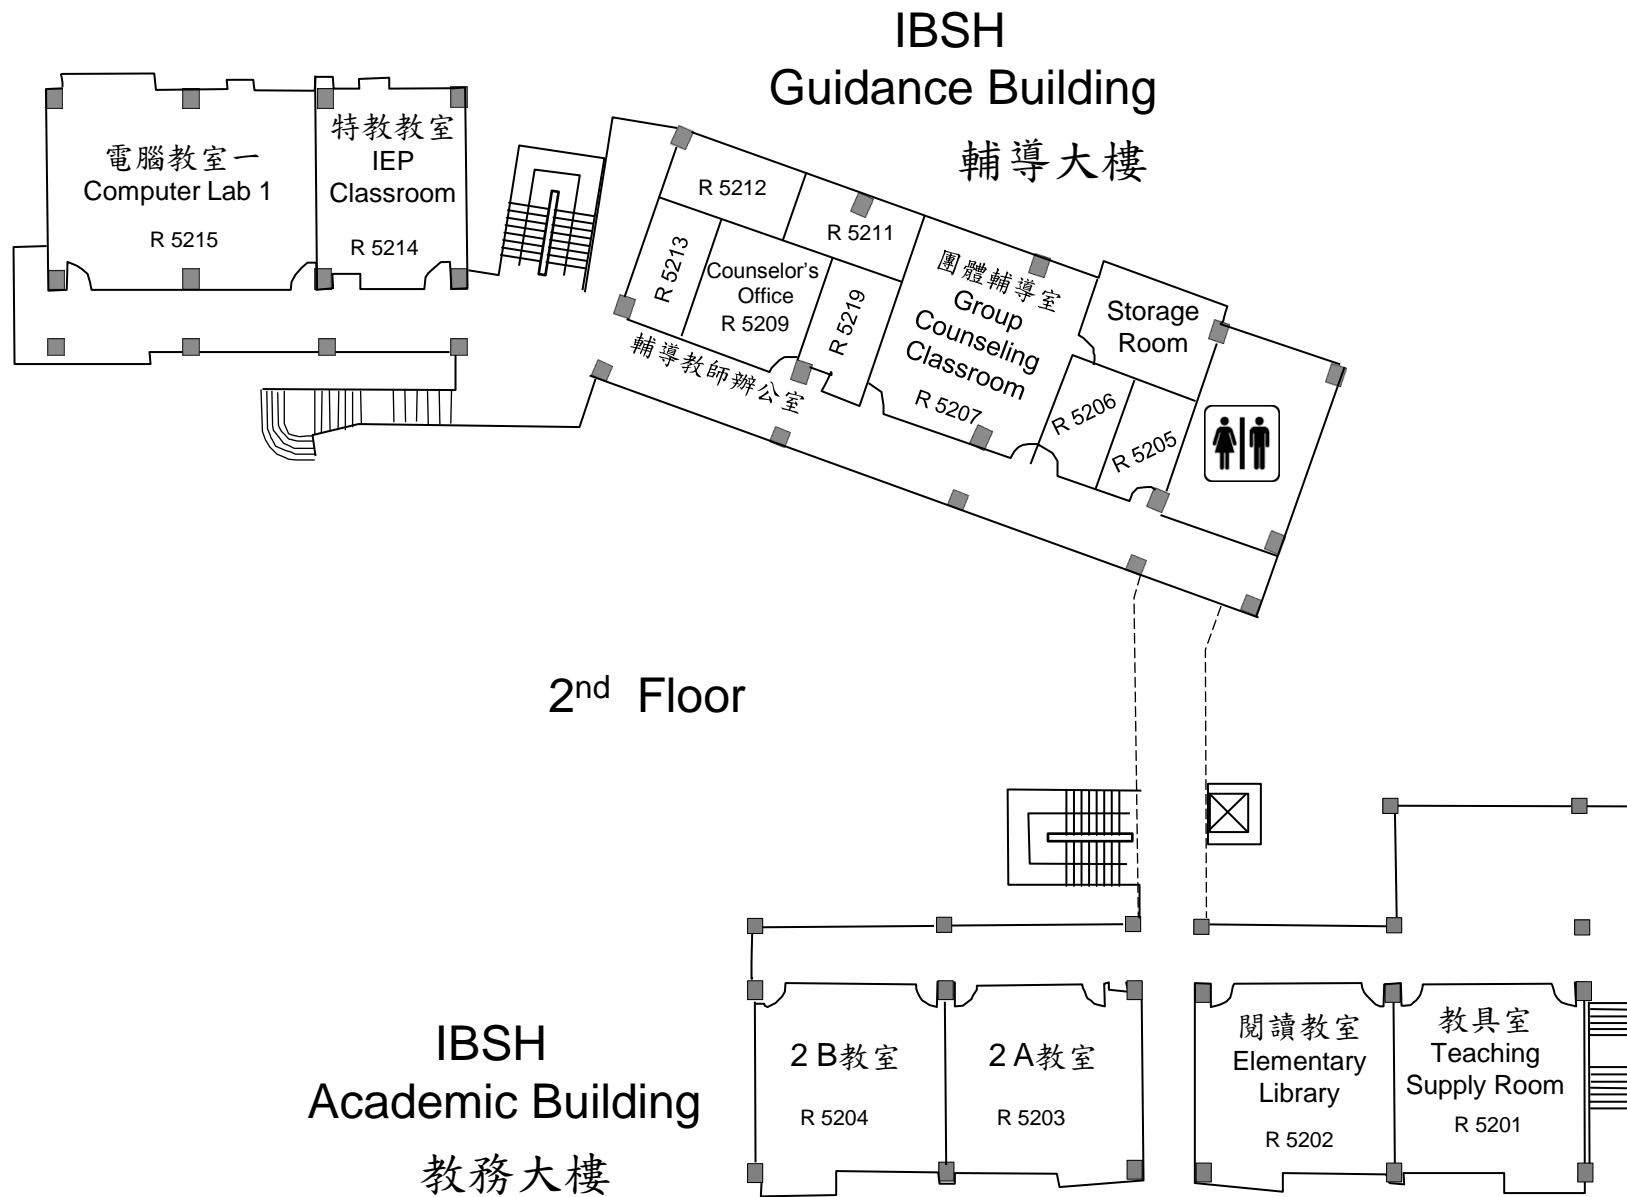

International Bilingual School at Hsinchu Science park MAP

雙語部學務大樓一樓平面圖 IBSH Student Affairs Building

1st Floor

雙語部學務大樓二樓平面圖
IBSH Student Affairs Building
2nd Floor

雙語部學務大樓三樓平面圖
IBSH Student Affairs Building
3rd Floor

雙語部學務大樓四樓平面圖
IBSH Student Affairs Building
4th Floor

雙語部專科教室大樓配置圖

IBSH Subject Building

雙語部社團教室一樓配置圖

IBSH
Student Club Building

1st Floor

雙語部社團教室二樓配置圖

IBSH
Student Club Building

2nd Floor

雙語部擴建教室一樓平面圖

雙語部擴建教室二樓平面圖

雙語部擴建教室三樓平面圖

雙語部擴建教室四樓平面圖

雙語部擴建教室五樓平面圖

教務大樓
IBSH
Academic Building
5th Floor