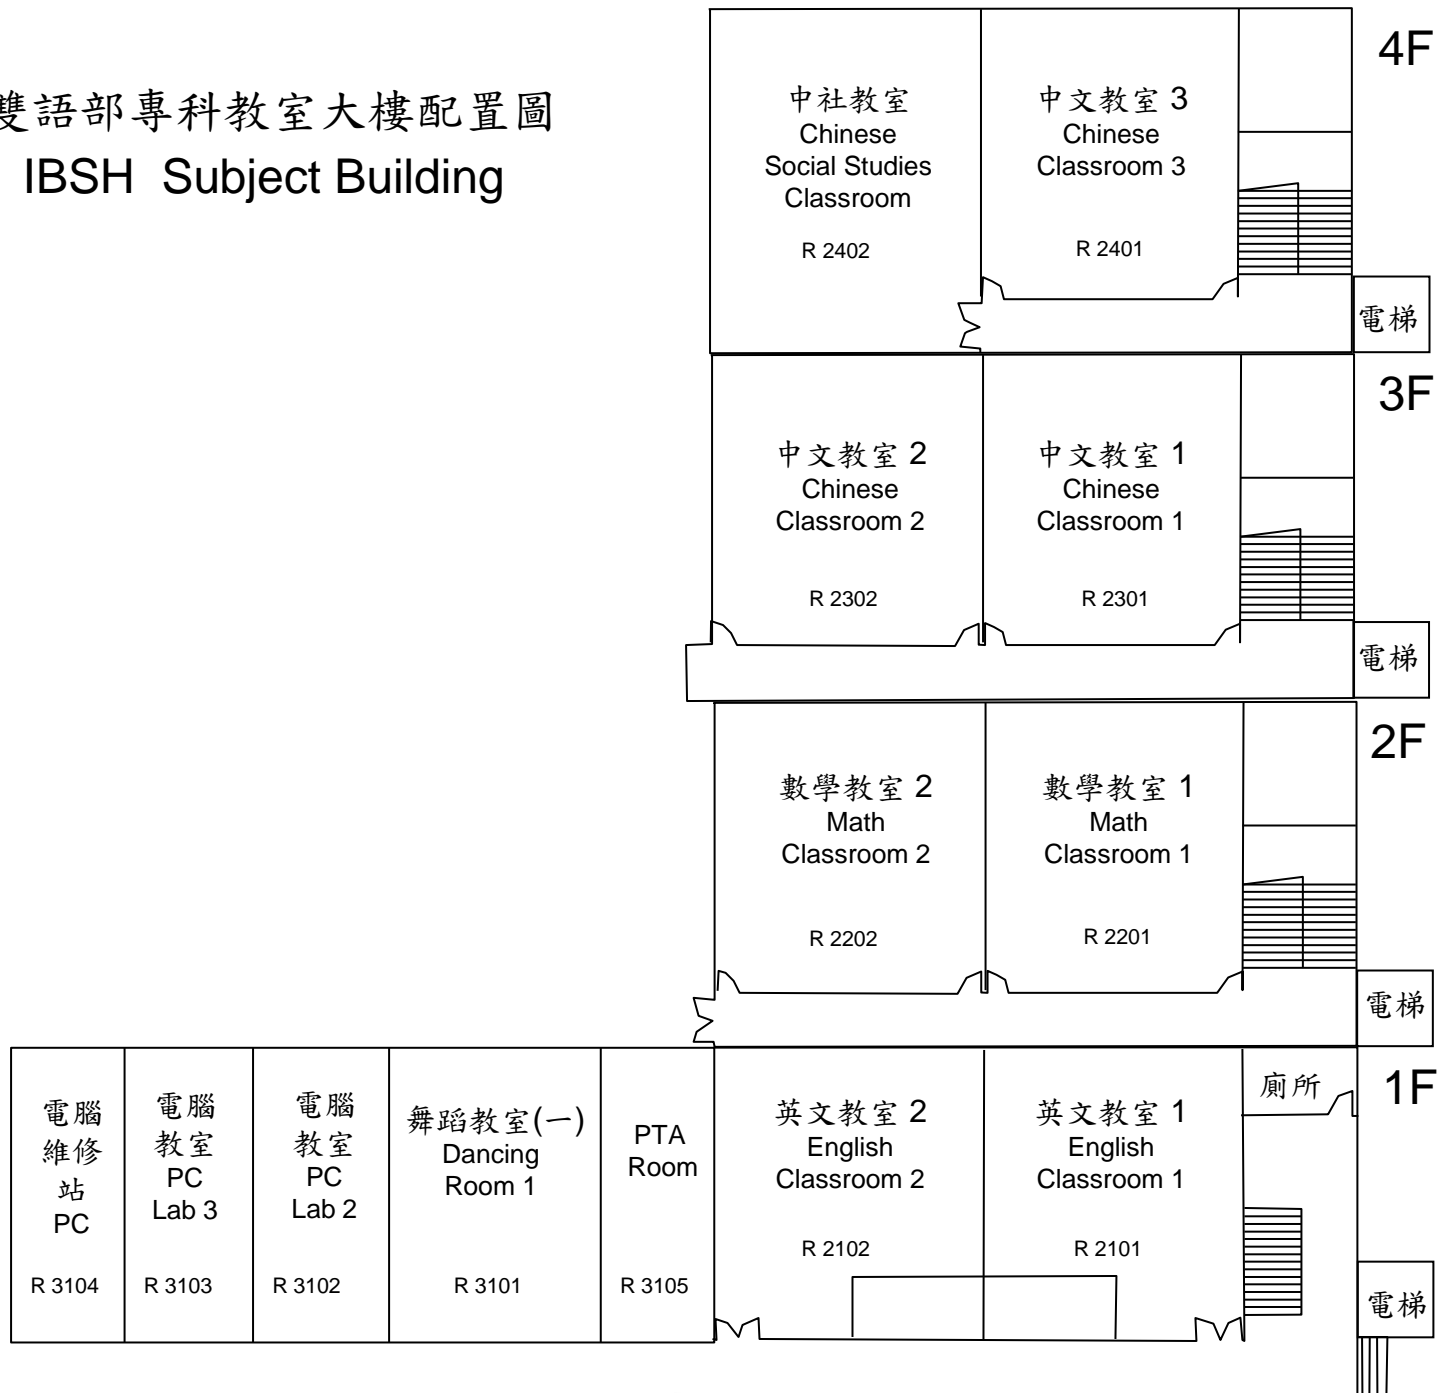

International Bilingual School at Hsinchu Science park MAP

雙語部學務大樓一樓平面圖 IBSH Student Affairs Building

1st Floor

雙語部學務大樓二樓平面圖
IBSH Student Affairs Building
2nd Floor

雙語部學務大樓三樓平面圖
IBSH Student Affairs Building
3rd Floor

雙語部學務大樓四樓平面圖
IBSH Student Affairs Building
4th Floor

雙語部專科教室大樓配置圖

IBSH Subject Building

雙語部社團教室一樓配置圖

IBSH
Student Club Building

1st Floor

雙語部社團教室二樓配置圖

IBSH
Student Club Building

2nd Floor

雙語部擴建教室一樓平面圖

雙語部擴建教室二樓平面圖

雙語部擴建教室三樓平面圖

雙語部擴建教室四樓平面圖

雙語部擴建教室五樓平面圖

教務大樓
IBSH
Academic Building
5th Floor